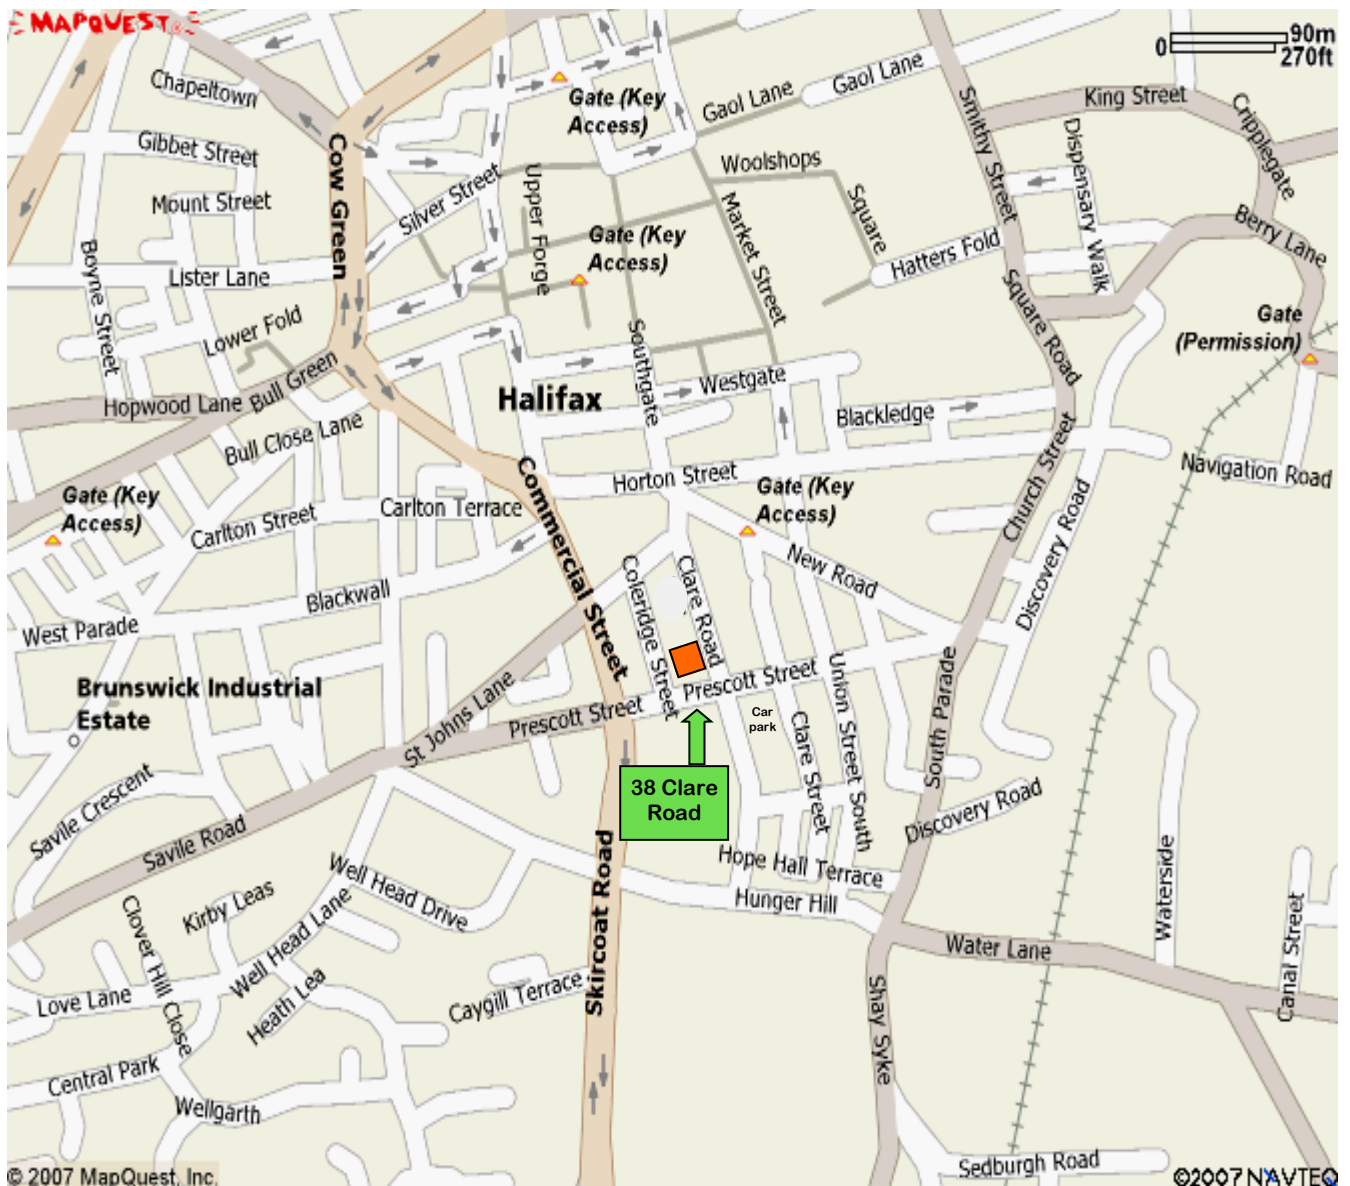

38 Clare Road
Halifax
West Yorkshire
HX1 2HX

Tel. 01422 363845
Fax. 01422 347254

halifaxoffice@relatepkc.org.uk
www.relatepkc.org.uk

Car parking is available either in a pay and display car park just off Prescott Street, or metered parking is available on Clare Road and surrounding streets